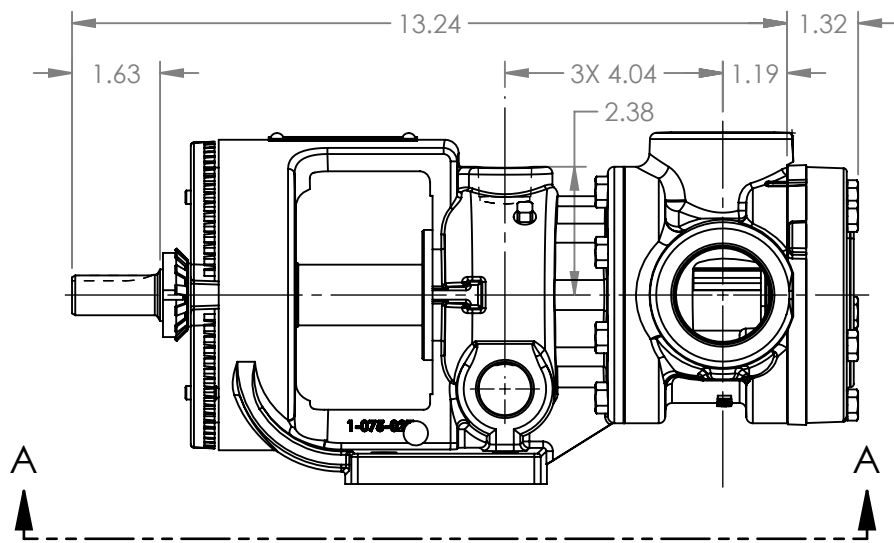

STANDARD MODELS:
H224A, H1224A, H4224A, H226A, H4226A, H4224B, H4264B
HL224A, HL1224A, HL4224A, HL226A, HL4226A, HL4224B, HL4264B

NOTES:
1. ALL DIMENSIONS ARE FOR REFERENCE ONLY.

STATE	Released	11/08/2019
DRAWN	ameek	1/16/2019
CHECKED	AA	11/08/2019

DIMENSIONS ARE IN INCHES	
PROJECT:	
WAS:	

VIKING PUMP, INC.
A Unit of IDEX Corporation
Cedar Falls, IA 50613
U.S.A.

3D

DWG. NO.
HV-3446

SHEET 1 OF 1

REV. D.1

11/08/2019