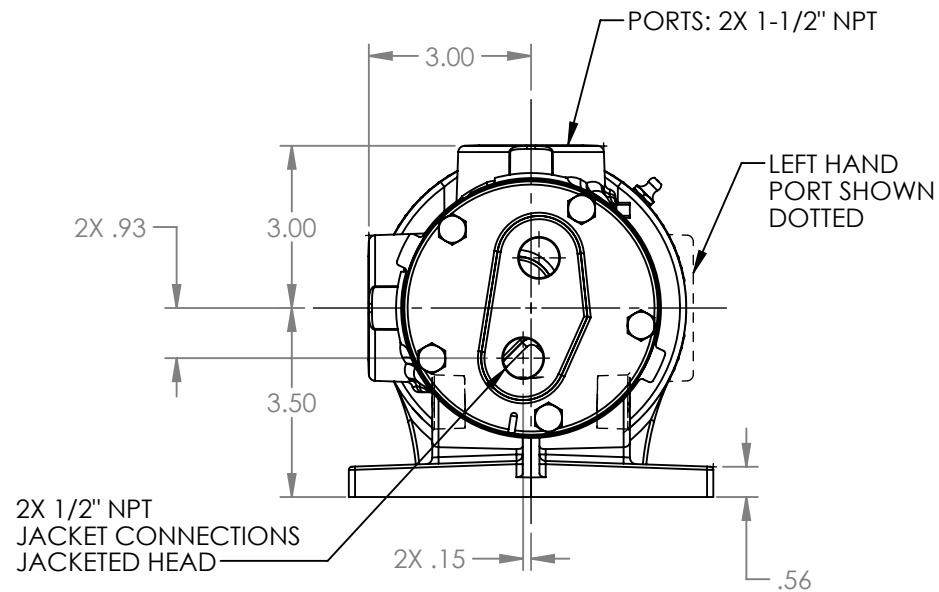

VIEW A-A

STANDARD MODELS:
H224A, H1224A, H4224A, H226A, H4226A, H4224B, H4264B
HL224A, HL1224A, HL4224A, HL226A, HL4226A, HL4224B, HL4264B

NOTES:
1. ALL DIMENSIONS ARE FOR REFERENCE ONLY.

STATE	Released	11/08/2019
DRAWN	ameek	1/16/2019
CHECKED	AA	11/08/2019

DIMENSIONS ARE IN INCHES	
PROJECT:	
WAS:	

VIKING PUMP, INC.
A Unit of IDEX Corporation
Cedar Falls, IA 50613
U.S.A.

3D

DWG. NO.
HV-3446

SHEET 1 OF 1

REV. D.1

11/08/2019