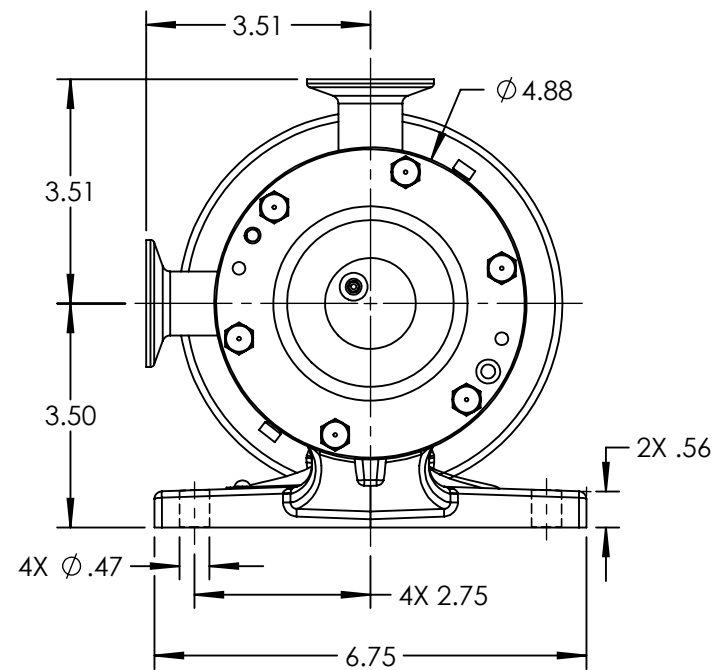

LEFT HAND PORT ORIENTATION

STANDARD MODELS: H4157B, H157B

NOTES:
1. ALL DIMENSIONS ARE FOR REFERENCE ONLY.

STATE	Released	05/22/2014	DIMENSIONS ARE IN INCHES
DRAWN	tdutcher	4/22/2014	PROJECT: D923
CHECKED	JAD	05/21/2014	WAS:

VIKING PUMP, INC.
A Unit of IDEX Corporation
Cedar Falls, IA 50613
U.S.A.

3D

DWG. NO.
HV-3932

SHEET 1 OF 1 REV. B.0

05/22/2014