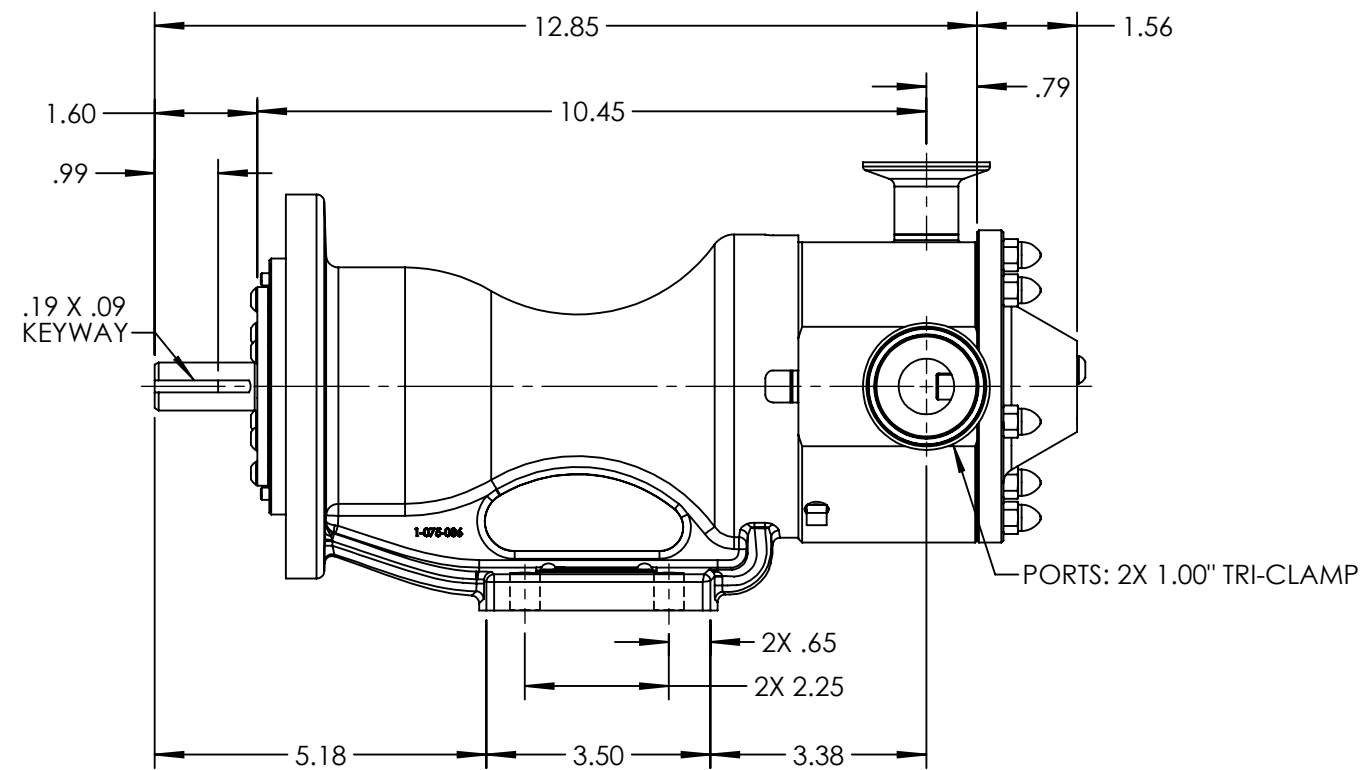

LEFT HAND PORT ORIENTATION

STANDARD MODELS: H4157B, H157B

NOTES:
1. ALL DIMENSIONS ARE FOR REFERENCE ONLY.

STATE	Released	05/22/2014	DIMENSIONS ARE IN INCHES
DRAWN	tdutcher	4/22/2014	PROJECT: D923
CHECKED	JAD	05/21/2014	WAS:

VIKING PUMP, INC.
A Unit of IDEX Corporation
Cedar Falls, IA 50613
U.S.A.

3D

DWG. NO.
HV-3932

SHEET 1 OF 1 REV. B.0

05/22/2014