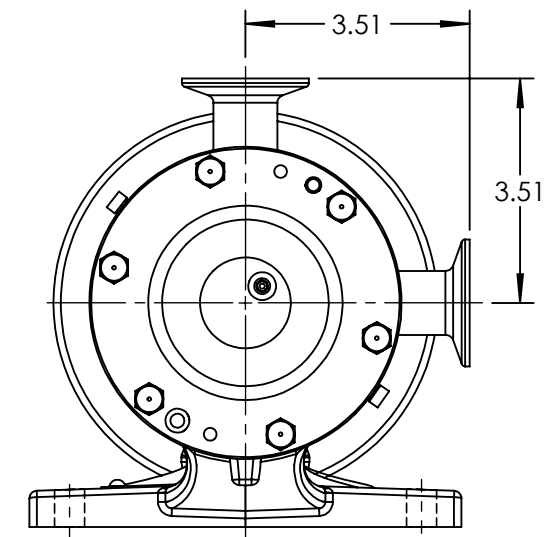

LEFT HAND PORT ORIENTATION

STANDARD MODELS: H4157B, H157B

NOTES:
1. ALL DIMENSIONS ARE FOR REFERENCE ONLY.

STATE	Released	05/22/2014	DIMENSIONS ARE IN INCHES
DRAWN	tdutcher	4/22/2014	PROJECT: D923
CHECKED	JAD	05/21/2014	WAS:

VIKING PUMP, INC.
A Unit of IDEX Corporation
Cedar Falls, IA 50613
U.S.A.

3D

DWG. NO.
HV-3932

SHEET 1 OF 1 REV. B.0

05/22/2014