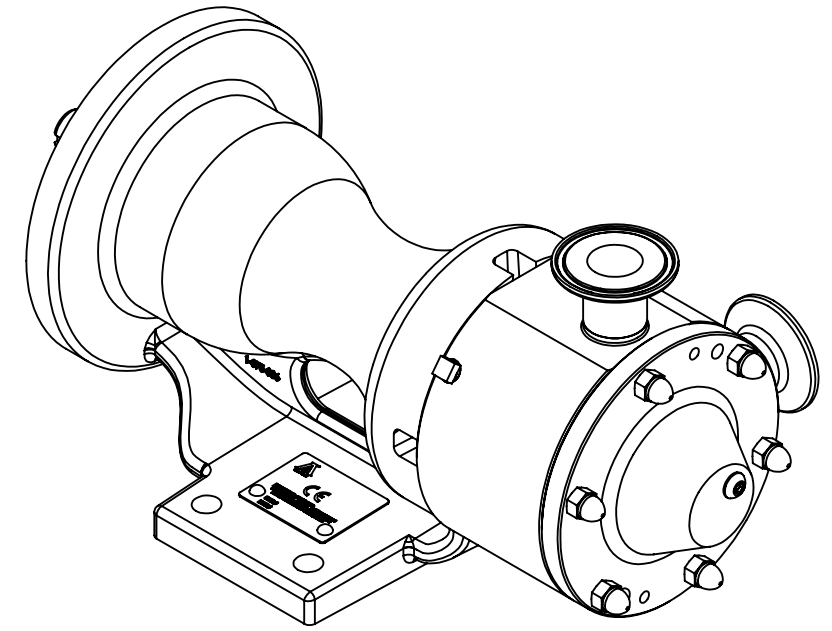

LEFT HAND PORT ORIENTATION