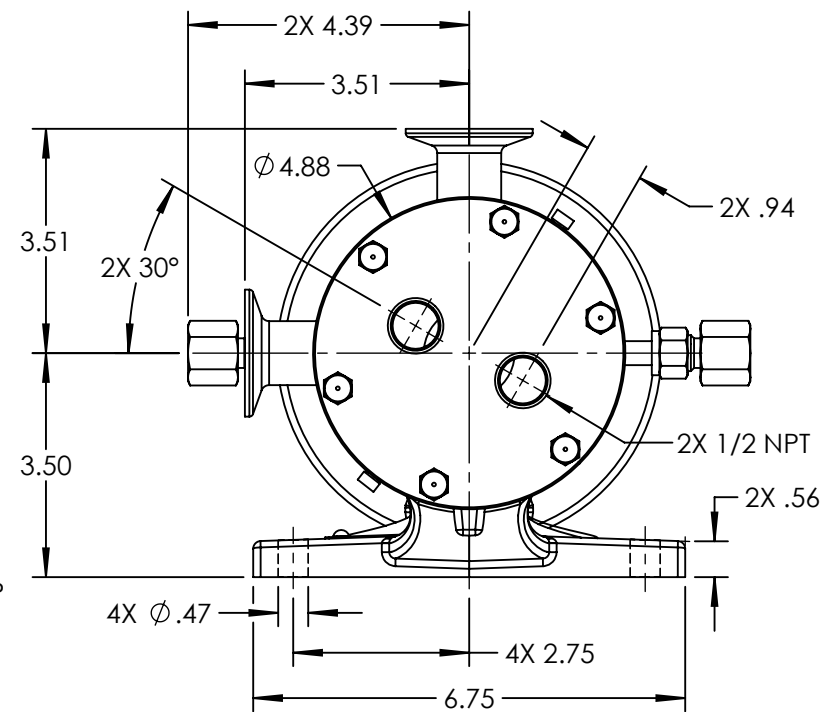

LEFT HAND PORT ORIENTATION

STANDARD MODELS: H4257B, H257B

NOTES:
1. ALL DIMENSIONS ARE FOR REFERENCE ONLY.

STATE	Released	06/13/2014	DIMENSIONS ARE IN INCHES
DRAWN	tdutcher	6/9/2014	PROJECT: D923
CHECKED	JAD	06/12/2014	WAS:

VIKING PUMP, INC.
A Unit of IDEX Corporation
Cedar Falls, IA 50613
U.S.A.

3D

DWG. NO.
HV-3938

SHEET 1 OF 1 REV. A.0

06/13/2014