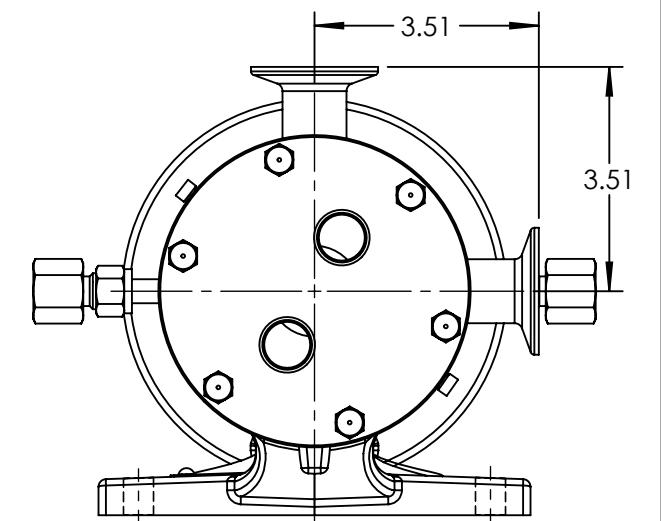

LEFT HAND PORT ORIENTATION

STANDARD MODELS: H4257B, H257B

NOTES:
1. ALL DIMENSIONS ARE FOR REFERENCE ONLY.

STATE	Released	06/13/2014	DIMENSIONS ARE IN INCHES
DRAWN	tdutcher	6/9/2014	PROJECT: D923
CHECKED	JAD	06/12/2014	WAS:

VIKING PUMP, INC.
A Unit of IDEX Corporation
Cedar Falls, IA 50613
U.S.A.

3D

DWG. NO.
HV-3938

SHEET 1 OF 1 REV. A.0

06/13/2014