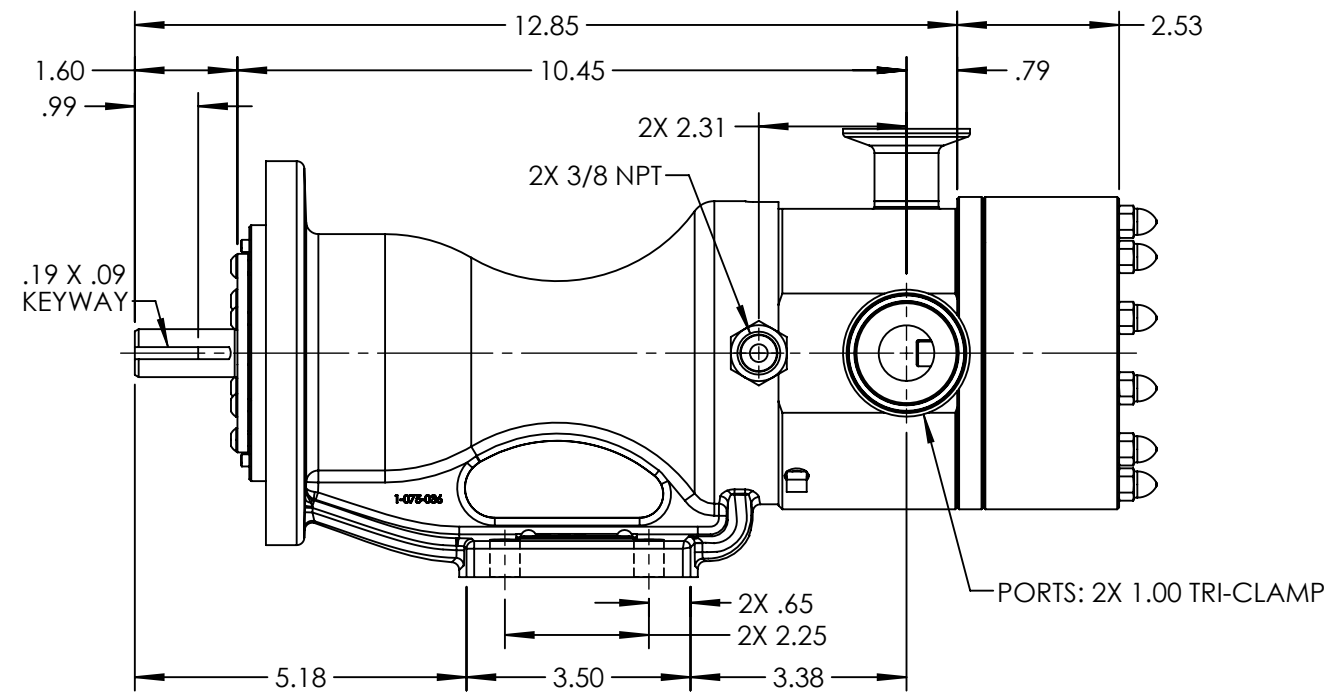

LEFT HAND PORT ORIENTATION

STANDARD MODELS: H4257B, H257B

NOTES:
1. ALL DIMENSIONS ARE FOR REFERENCE ONLY.

STATE	Released	06/13/2014	DIMENSIONS ARE IN INCHES
DRAWN	tdutcher	6/9/2014	PROJECT: D923
CHECKED	JAD	06/12/2014	WAS:

VIKING PUMP, INC.
A Unit of IDEX Corporation
Cedar Falls, IA 50613
U.S.A.

3D

DWG. NO.
HV-3938

SHEET 1 OF 1 REV. A.0

06/13/2014