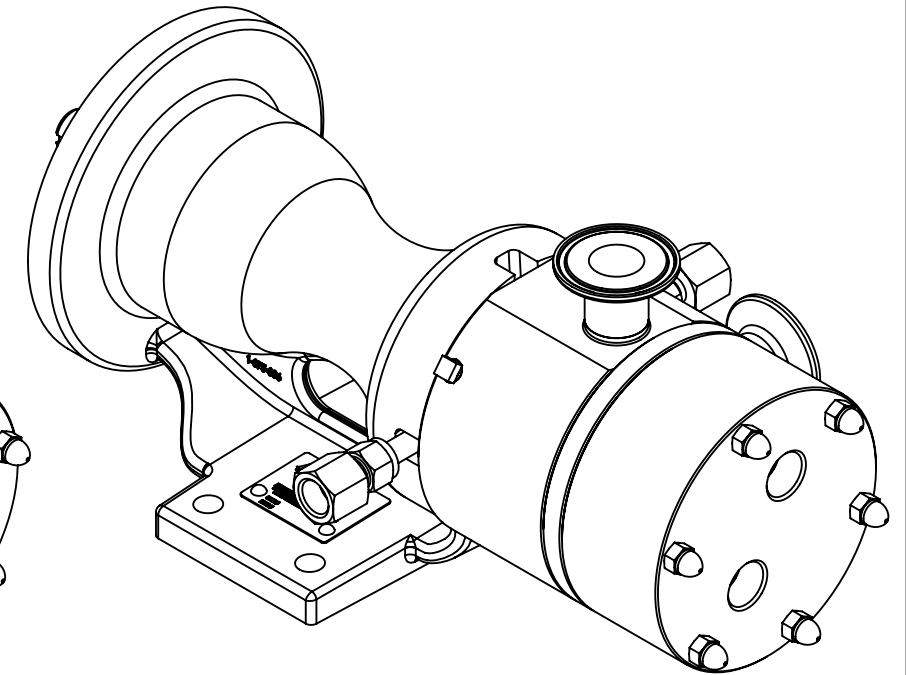

LEFT HAND PORT ORIENTATION