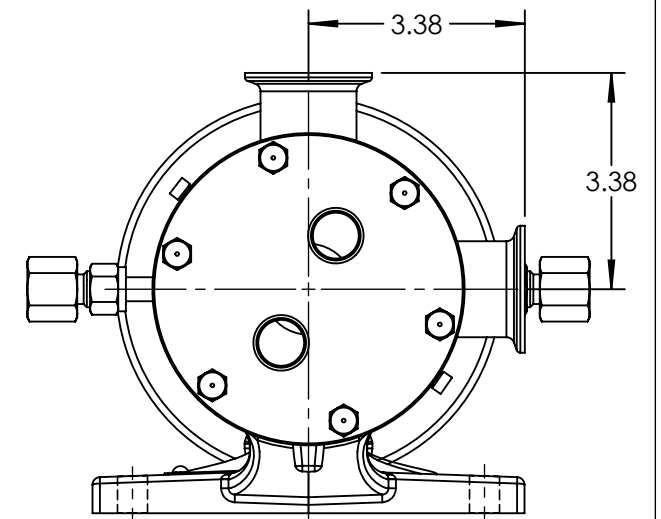

LEFT HAND PORT ORIENTATION

STANDARD MODELS: HL4257B, HL257B

NOTES:
1. ALL DIMENSIONS ARE FOR REFERENCE ONLY.

STATE	Released	06/20/2014	DIMENSIONS ARE IN INCHES
DRAWN	tdutcher	6/12/2014	PROJECT: D923
CHECKED	JAD	06/12/2014	WAS:

VIKING PUMP, INC.
A Unit of IDEX Corporation
Cedar Falls, IA 50613
U.S.A.

3D

DWG. NO.
HV-3940

SHEET 1 OF 1 REV. A.0

06/20/2014