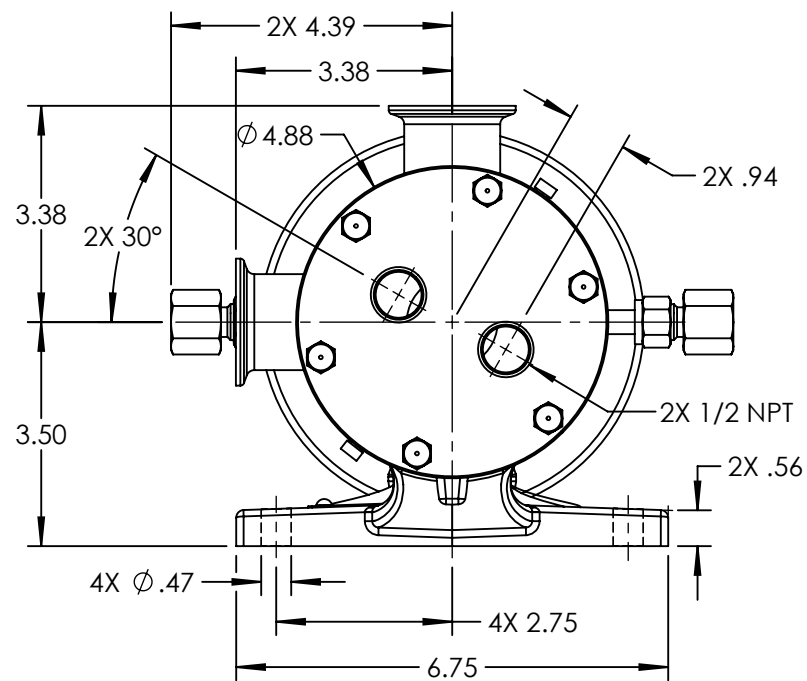

LEFT HAND PORT ORIENTATION

STANDARD MODELS: HL4257B, HL257B

NOTES:
1. ALL DIMENSIONS ARE FOR REFERENCE ONLY.

STATE	Released	06/20/2014	DIMENSIONS ARE IN INCHES
DRAWN	tdutcher	6/12/2014	PROJECT: D923
CHECKED	JAD	06/12/2014	WAS:

VIKING PUMP, INC.
A Unit of IDEX Corporation
Cedar Falls, IA 50613
U.S.A.

3D

DWG. NO.
HV-3940

SHEET 1 OF 1 REV. A.0

06/20/2014