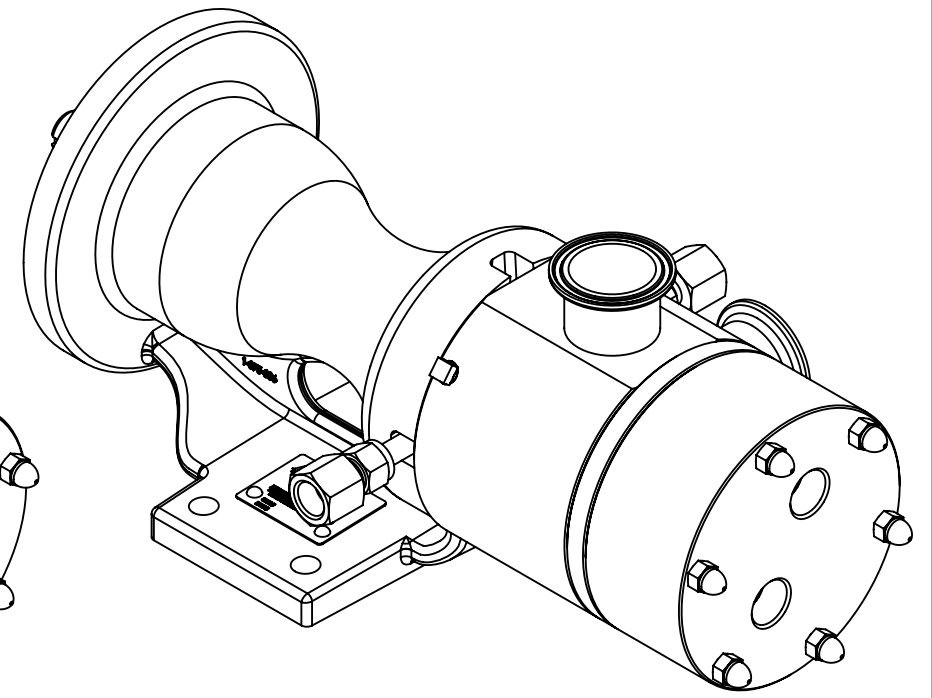

LEFT HAND PORT ORIENTATION