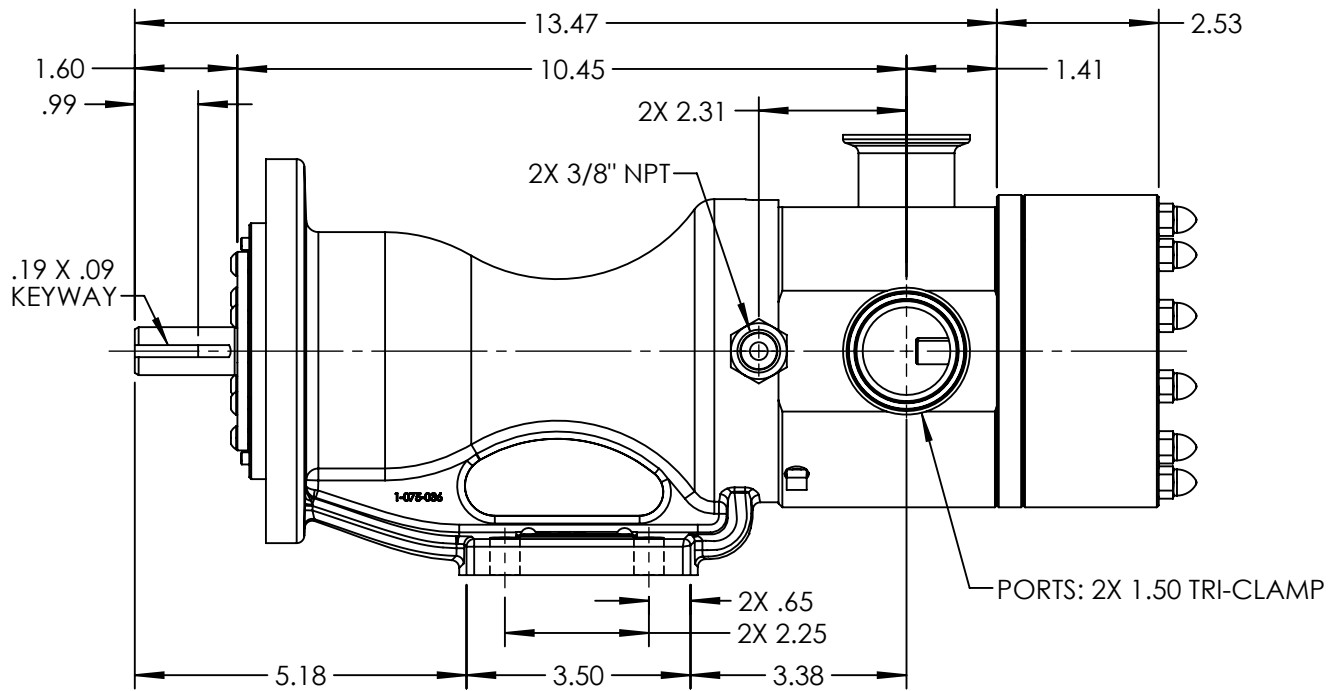

LEFT HAND PORT ORIENTATION

STANDARD MODELS: HL4257B, HL257B

NOTES:
1. ALL DIMENSIONS ARE FOR REFERENCE ONLY.

STATE	Released	06/20/2014	DIMENSIONS ARE IN INCHES
DRAWN	tdutcher	6/12/2014	PROJECT: D923
CHECKED	JAD	06/12/2014	WAS:

VIKING PUMP, INC.
A Unit of IDEX Corporation
Cedar Falls, IA 50613
U.S.A.

3D

DWG. NO.
HV-3940

SHEET 1 OF 1 REV. A.0

06/20/2014