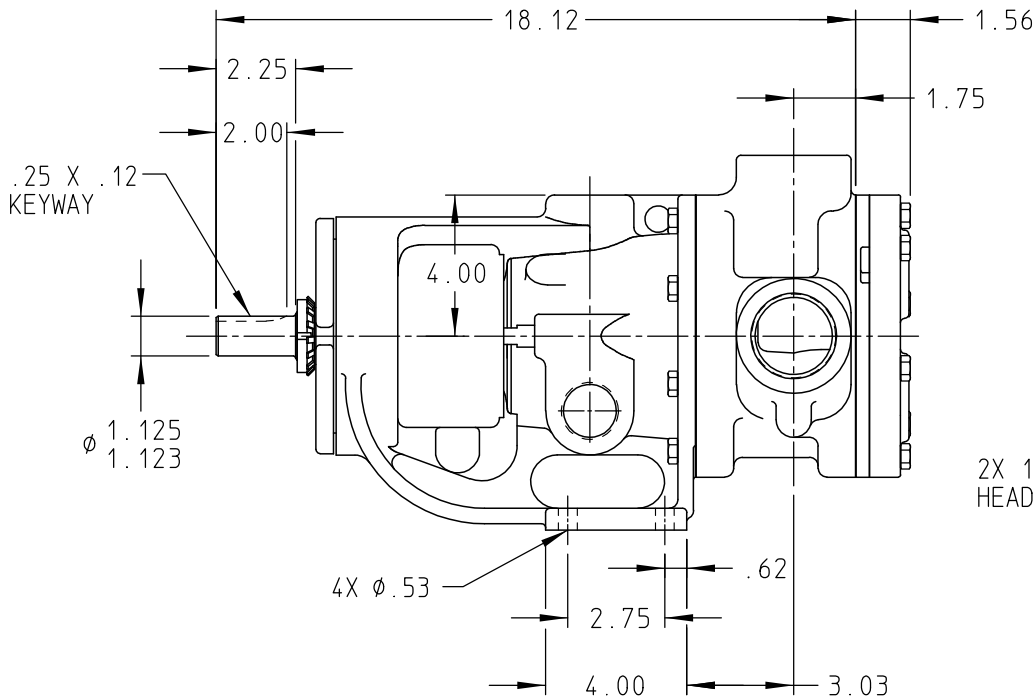

3X 1-1/4" NPT  
BRACKET JACKET CONN.

STANDARD MODELS: K224A, K4224A, K4224B, KK224A, KK4224A, KK4224B, K226A, K4226A, KK226A, KK4226A

|         |          |             |
|---------|----------|-------------|
| STATE   | RELEASED | 18 NOV 2009 |
| DRAWN   | GERBIG   | 12 NOV 2009 |
| CHECKED | JDP      | 16 NOV 2009 |

|                          |     |
|--------------------------|-----|
| DIMENSIONS ARE IN INCHES |     |
| PROJECT                  | WAS |

VIKING PUMP, INC.  
A Unit of IDEX Corporation  
Cedar Falls, Iowa 50613  
U.S.A.