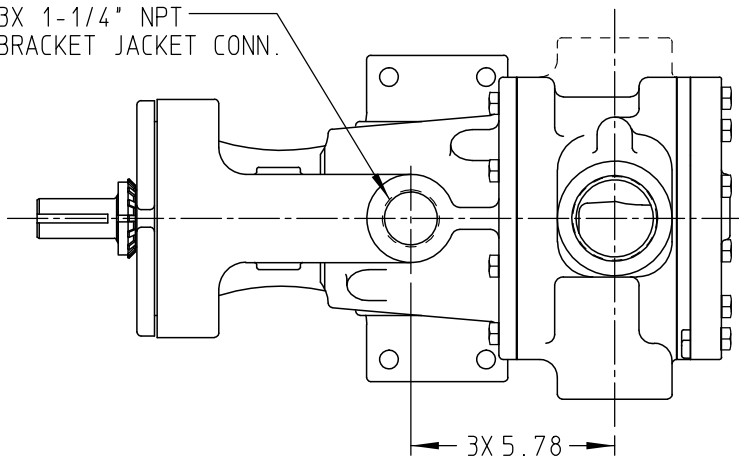

3X 1-1/4" NPT  
BRACKET JACKET CONN.

STANDARD MODELS: K224A, K4224A, K4224B, KK224A, KK4224A, KK4224B, K226A, K4226A, KK226A, KK4226A

|         |          |             |
|---------|----------|-------------|
| STATE   | RELEASED | 18 NOV 2009 |
| DRAWN   | GERBIG   | 12 NOV 2009 |
| CHECKED | JDP      | 16 NOV 2009 |

|                          |     |
|--------------------------|-----|
| DIMENSIONS ARE IN INCHES |     |
| PROJECT                  | WAS |

VIKING PUMP, INC.  
A Unit of IDEX Corporation  
Cedar Falls, Iowa 50613  
U.S.A.