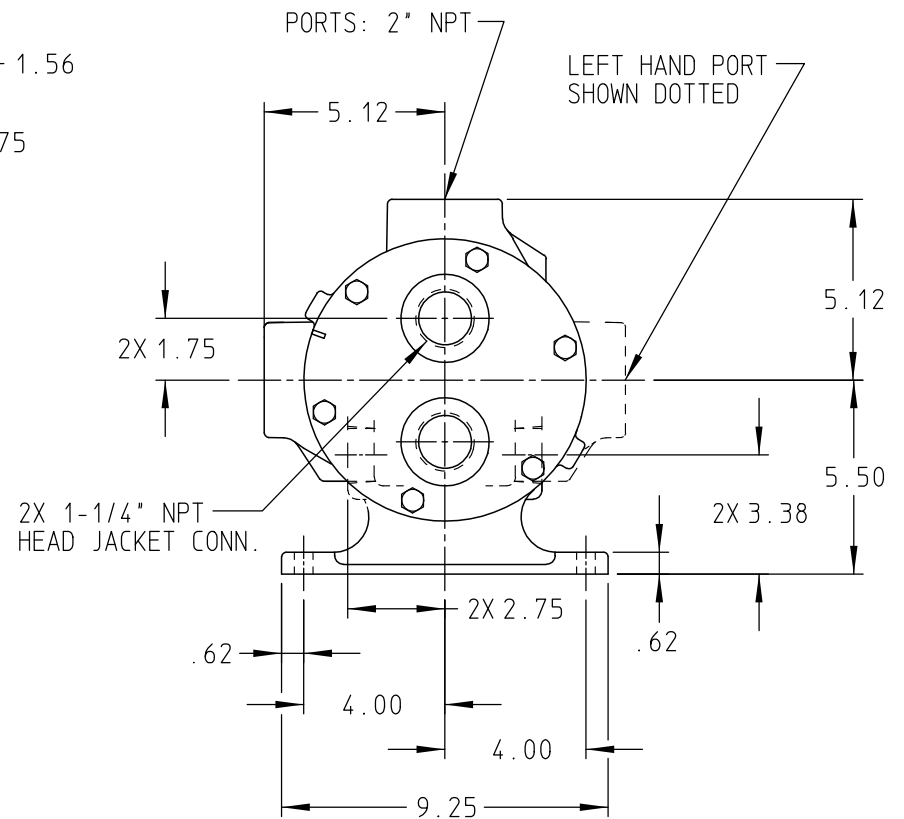

3X 1-1/4" NPT  
BRACKET JACKET CONN.

STANDARD MODELS: K224A, K4224A, K4224B, KK224A, KK4224A, KK4224B, K226A, K4226A, KK226A, KK4226A

|         |          |             |
|---------|----------|-------------|
| STATE   | RELEASED | 18 NOV 2009 |
| DRAWN   | GERBIG   | 12 NOV 2009 |
| CHECKED | JDP      | 16 NOV 2009 |

|                          |     |
|--------------------------|-----|
| DIMENSIONS ARE IN INCHES |     |
| PROJECT                  | WAS |

VIKING PUMP, INC.  
A Unit of IDEX Corporation  
Cedar Falls, Iowa 50613  
U.S.A.