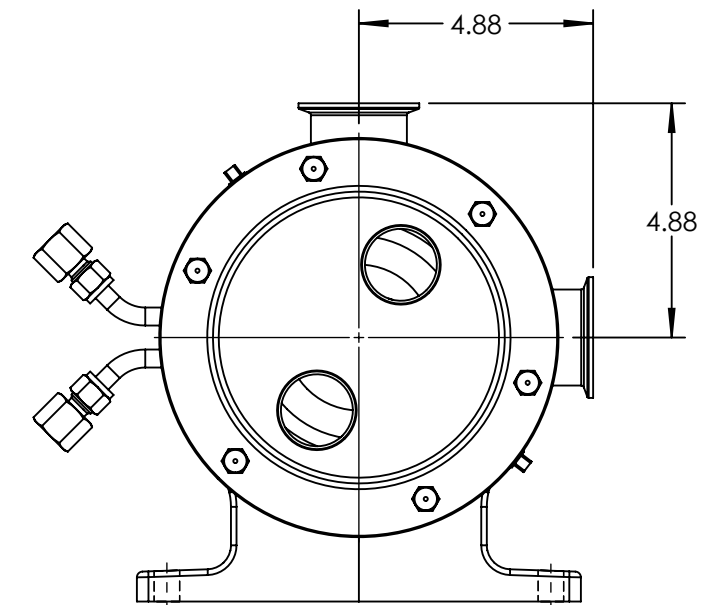

LEFT HAND PORT ORIENTATION

NOTES:
1. ALL DIMENSIONS ARE FOR REFERENCE ONLY.

STANDARD MODELS: KK4257B, KK257B

STATE	Released	06/26/2014	DIMENSIONS ARE IN INCHES
DRAWN	gfoster	6/23/2014	PROJECT: D923
CHECKED	JAD	06/25/2014	WAS:

VIKING PUMP, INC.
A Unit of IDEX Corporation
Cedar Falls, IA 50613
U.S.A.

3D

DWG. NO.
KV-2479

SHEET 1 OF 1 REV. A.0

06/26/2014