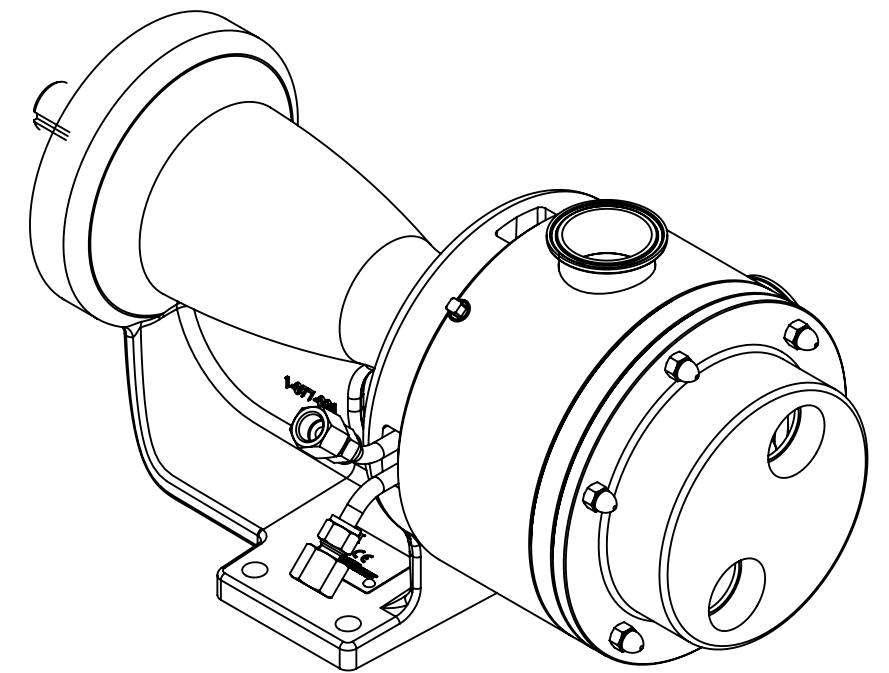

LEFT HAND PORT ORIENTATION