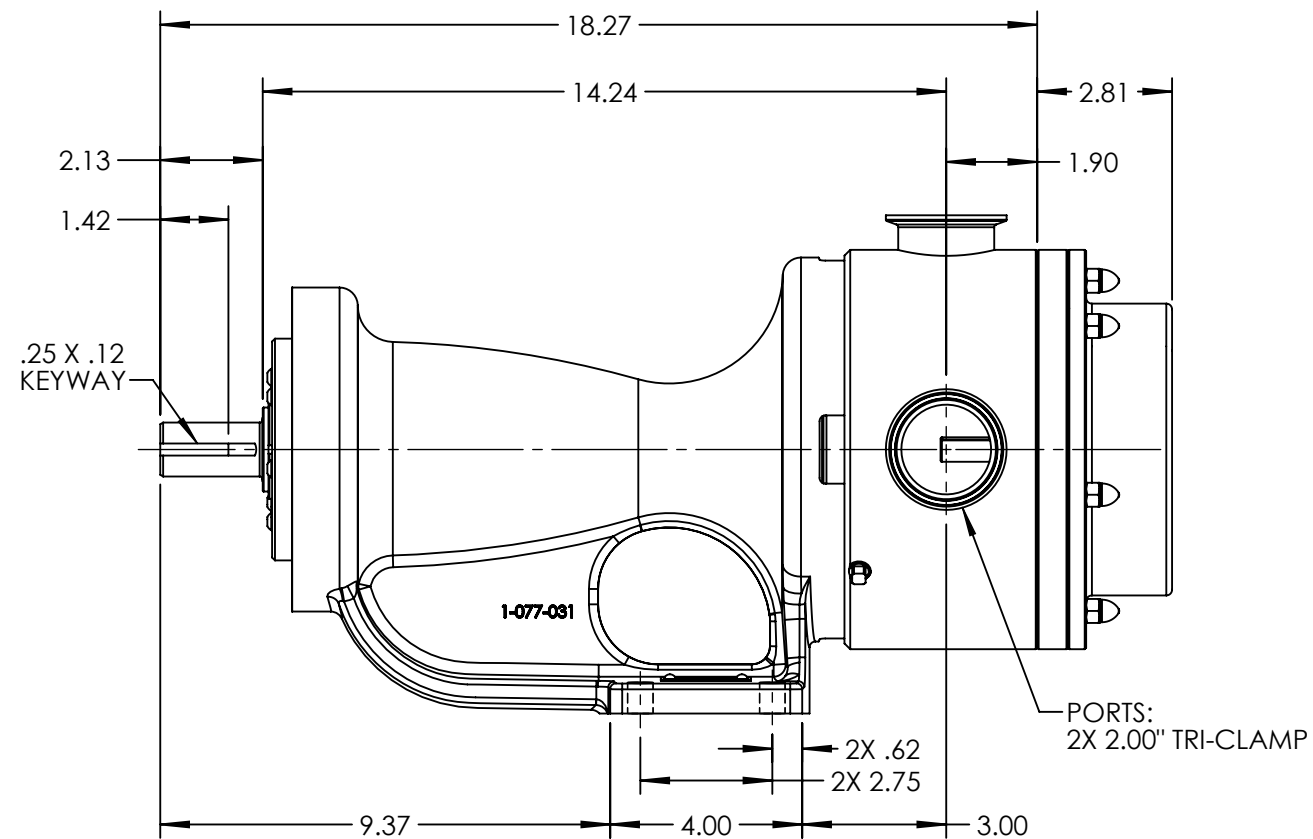

LEFT HAND PORT ORIENTATION

NOTES:
1. ALL DIMENSIONS ARE FOR REFERENCE ONLY.

STANDARD MODELS: KK4257B, KK257B

STATE	Released	06/26/2014	DIMENSIONS ARE IN INCHES
DRAWN	gfoster	6/23/2014	PROJECT: D923
CHECKED	JAD	06/25/2014	WAS:

VIKING PUMP, INC.
A Unit of IDEX Corporation
Cedar Falls, IA 50613
U.S.A.

3D

DWG. NO.
KV-2479

SHEET 1 OF 1 REV. A.0

06/26/2014