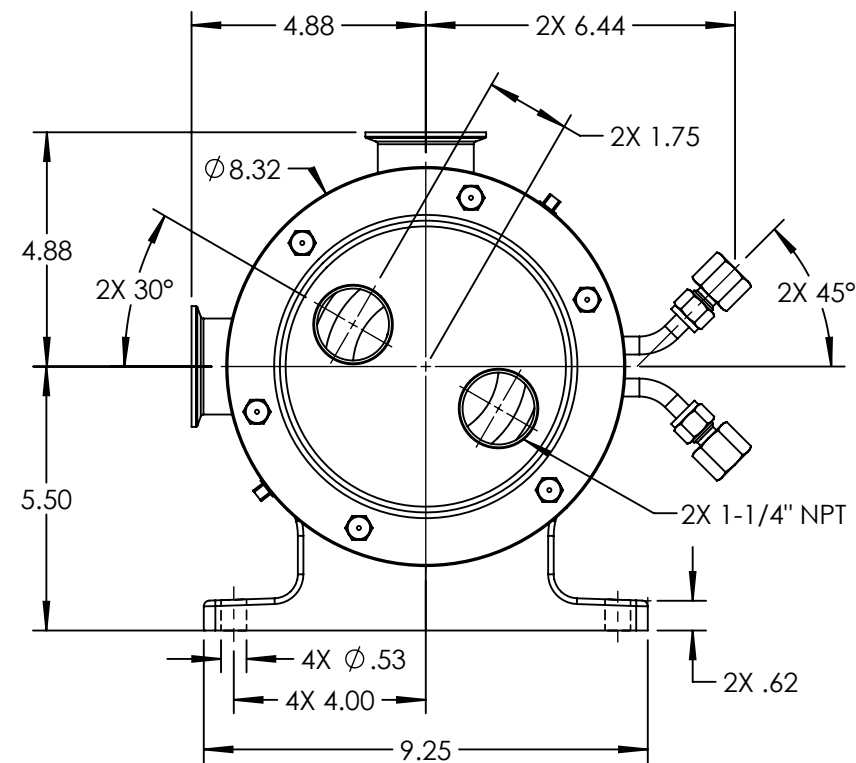

LEFT HAND PORT ORIENTATION

NOTES:
1. ALL DIMENSIONS ARE FOR REFERENCE ONLY.

STANDARD MODELS: KK4257B, KK257B

STATE	Released	06/26/2014	DIMENSIONS ARE IN INCHES
DRAWN	gfoster	6/23/2014	PROJECT: D923
CHECKED	JAD	06/25/2014	WAS:

VIKING PUMP, INC.
A Unit of IDEX Corporation
Cedar Falls, IA 50613
U.S.A.

3D

DWG. NO.
KV-2479

SHEET 1 OF 1 REV. A.0

06/26/2014