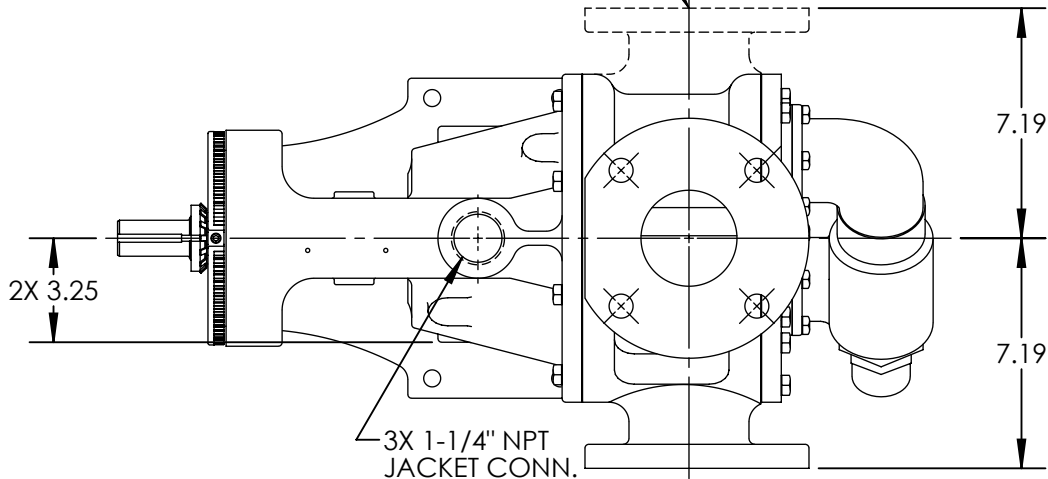

LEFT HAND PORT
SHOWN DOTTED

PORTS: 2X 3" FLANGES
SUITABLE FOR USE WITH
CLASS 125 ANSI FLANGES (224A, 4224A)
CLASS 150 ANSI FLANGES (223A, 4223A,
227A, 4227A,
226A, 4226A)

STANDARD MODELS: LL224A, LL4224A, LL226A, LL4226A, LL223A, LL4223A, LL227A, LL4227A

| | | |
|---------|------------|------------|
| STATE | Released | 01/30/2012 |
| DRAWN | bmanernach | 1/10/2012 |
| CHECKED | AJW | 01/27/2012 |

| |
|-----------------------------|
| DIMENSIONS ARE IN INCHES |
| PROJECT: |
| WAS: |