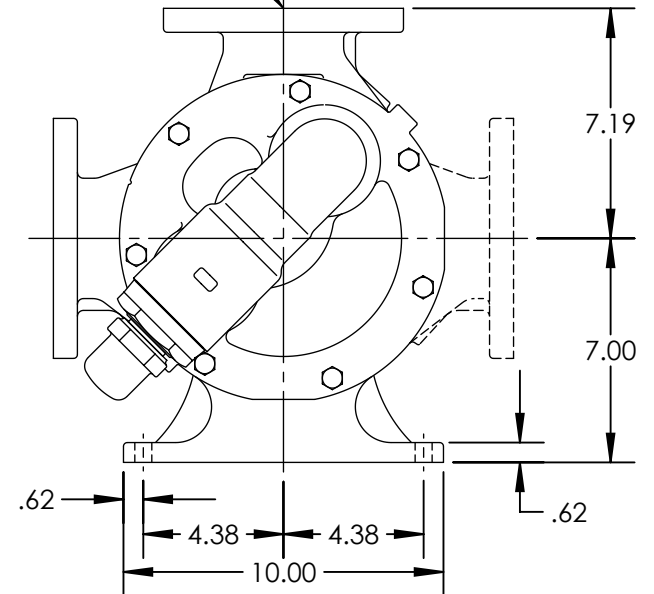

LEFT HAND PORT
SHOWN DOTTED

PORTS: 2X 3" FLANGES
SUITABLE FOR USE WITH
CLASS 125 ANSI FLANGES (224A, 4224A)
CLASS 150 ANSI FLANGES (223A, 4223A,
227A, 4227A,
226A, 4226A)

STANDARD MODELS: LL224A, LL4224A, LL226A, LL4226A, LL223A, LL4223A, LL227A, LL4227A

| | | |
|---------|------------|------------|
| STATE | Released | 01/30/2012 |
| DRAWN | bmanernach | 1/10/2012 |
| CHECKED | AJW | 01/27/2012 |

| |
|-----------------------------|
| DIMENSIONS ARE IN INCHES |
| PROJECT: |
| WAS: |