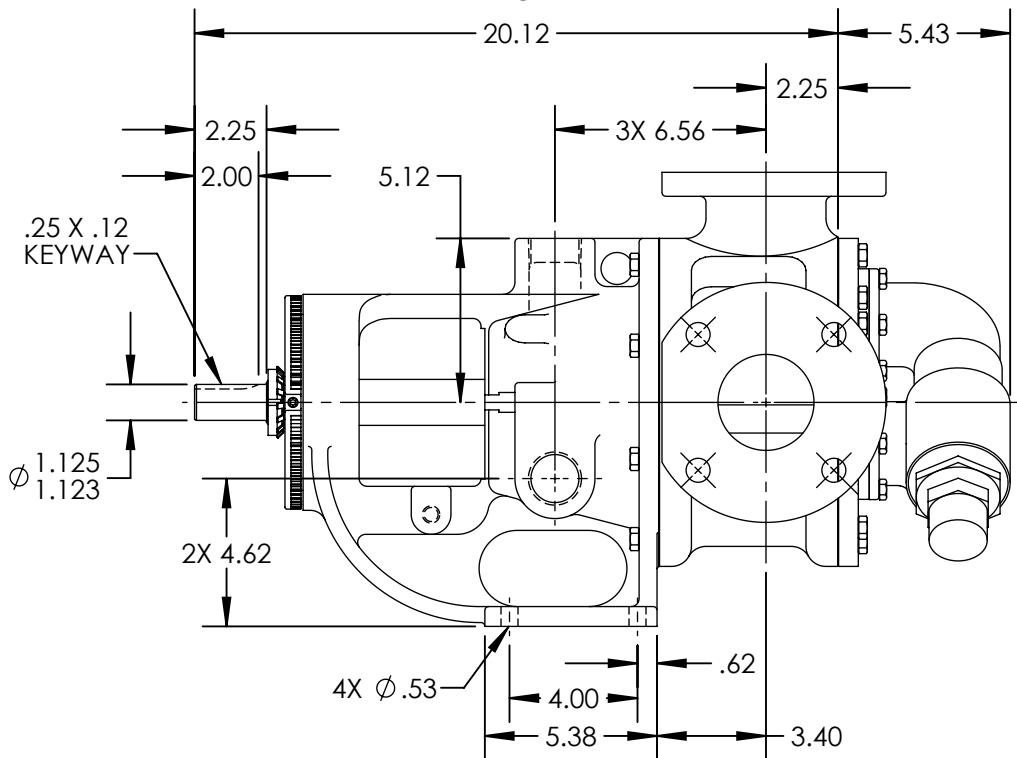

LEFT HAND PORT
SHOWN DOTTED

PORTS: 2X 3" FLANGES
SUITABLE FOR USE WITH
CLASS 125 ANSI FLANGES (224A, 4224A)
CLASS 150 ANSI FLANGES (223A, 4223A,
227A, 4227A,
226A, 4226A)

STANDARD MODELS: LL224A, LL4224A, LL226A, LL4226A, LL223A, LL4223A, LL227A, LL4227A

| | | |
|---------|------------|------------|
| STATE | Released | 01/30/2012 |
| DRAWN | bmanernach | 1/10/2012 |
| CHECKED | AJW | 01/27/2012 |

| |
|-----------------------------|
| DIMENSIONS ARE IN INCHES |
| PROJECT: |
| WAS: |

2D

DWG. NO.
LV-4164

SHEET 1 OF 1

REV. A.0

01/30/2012